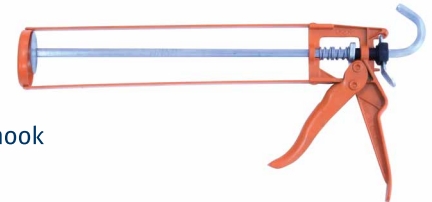

Dimensions : 490mm x 280mm x 400mm

Size : 12"

Key Features

- C-Shaped ladder hook
- Smooth rod

SIL/GUN001

310ml Manual Rotating Gun Half Barrel

Half barrel sealant applicator gun with aluminium alloy handle and steel trigger. For use with sealants dispensed in 310ml cartridges.

Dimensions : 465mm x 300mm x 270mm

Size : 9"

Key Features

- C-Shaped ladder hook
- Smooth rod

SIL/GUN002

310ml Manual Skeleton Gun

Metal skeleton sealant applicator gun with zinc alloy handle. For use with sealants dispensed in 310ml cartridges. Dripless application function.

Key Features

- C-Shaped ladder hook
- Hex rod

SIL/GUN003

380ml Manual Wexford Cox Skeleton Gun

High quality, professional metal skeleton sealant applicator gun. For use with sealants dispensed in 380ml cartridges.

Size : 10"

Key Features

- C-Shaped ladder hook

SIL/GUN004

Manual PU Foam Applicator Gun

Sturdy and durable applicator gun with internal flow regulator and safety control. For use with gun grade polyurethane foams.